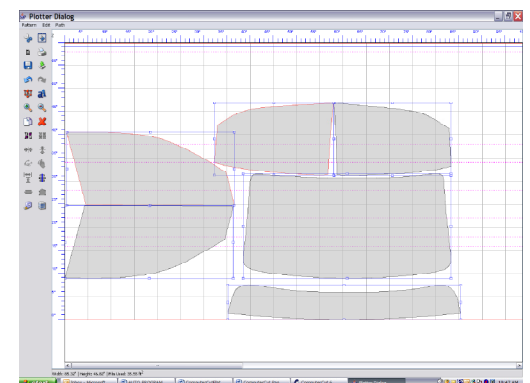

ComputerCut®

Autos and More!

ComputerCut Users Experience These Automotive Profit-Generating Features!

- Internet-based access system – no time-consuming upgrades or downloads – patterns added daily
- Auto Window Tinting Database – optimized to reduce film waste and increase productivity
- Complete pattern customization capabilities
- Clearshield Paint Protection Database for autos and RV
- Text input and import functions for custom graphic and designs
- User Member page filled with ComputerCut support, info, and catalog creating features.
- Custom rear film loader and film delivery system – eliminates film tracking issues
- Complete blade offering for window films, paint protection, vinyl, flat glass films and more
- Free upgrades!